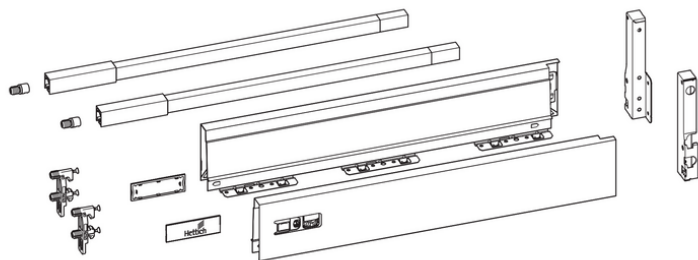

InnoTech Atira drawer system

► Bulk drawer sets – White

InnoTech Atira drawer system kit

InnoTech Atira white, bulk without Quadro runner

	Description	Nominal length mm	Old code Virtual bulk sets	New code drawer set
height 70 mm	IA SK H 70 L260 white	260	9216525	9319122
	IA SK H 70 L300 white	300	9216526	9319123
	IA SK H 70 L350 white	350	9216527	9319124
	IA SK H 70 L420 white	420	9216528	9319125
	IA SK H 70 L470 white	470	9216529	9319126
	IA SK H 70 L520 white	520	9216530	9319127
	IA DR H 70 L620 white	620	9216531	9319128
height 144 mm	IA FA H144 L260 + Railing white	260	9216532	9319148
	IA FA H144 L300 + Railing white	300	9216533	9319149
	IA FA H144 L350 + Railing white	350	9216534	9319150
	IA FA H144 L420 + Railing white	420	9216535	9319151
	IA FA H144 L470 + Railing white	470	9216536	9319152
	IA FA H144 L520 + Railing white	520	9216537	9319153
	IA PP H144 L620 + railing white	620	9216538	9319154
height 176 mm	IA FA H176 L260 + Railing white	260	9216539	9319169
	IA FA H176 L300 + Railing white	300	9216540	9319170
	IA FA H176 L350 + Railing white	350	9216541	9319171
	IA FA H176 L420 + Railing white	420	9216542	9319172
	IA FA H176 L470 + Railing white	470	9216543	9319173
	IA FA H176 L520 + Railing white	520	9216544	9319174
	IA PP H176 L620 + railing white	620	9216545	9319175