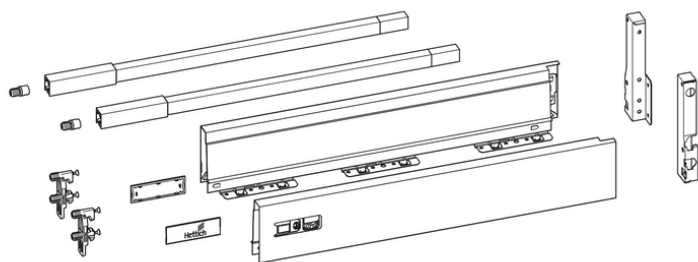

InnoTech Atira drawer system

► Bulk drawer sets – Silver

InnoTech Atira drawer system kit

InnoTech Atira silver, bulk without Quadro runner

	Description	Nominal length mm	Old code Virtual bulk sets	New code drawer set
height 70 mm	IA SK H 70 L260 silver	260	9216546	9319106
	IA SK H 70 L300 silver	300	9216547	9319107
	IA SK H 70 L350 silver	350	9216548	9319108
	IA SK H 70 L420 silver	420	9216549	9319109
	IA SK H 70 L470 silver	470	9216550	9319110
	IA SK H 70 L520 silver	520	9216551	9319112
	IA DR H 70 L620 silver	620	9216552	9319113
height 144 mm	IA FA H144 L260 + Railing silver	260	9216553	9319130
	IA FA H144 L300 + Railing silver	300	9216554	9319131
	IA FA H144 L350 + Railing silver	350	9216555	9319136
	IA FA H144 L420 + Railing silver	420	9216556	9319137
	IA FA H144 L470 + Railing silver	470	9216557	9319138
	IA FA H144 L520 + Railing silver	520	9216558	9319139
	IA PP H144 L620 + railing silver	620	9216559	9319140
height 176 mm	IA FA H176 L260 + Railing silver	260	9216560	9319155
	IA FA H176 L300 + Railing silver	300	9216561	9319156
	IA FA H176 L350 + Railing silver	350	9216562	9319157
	IA FA H176 L420 + Railing silver	420	9216563	9319158
	IA FA H176 L470 + Railing silver	470	9216564	9319159
	IA FA H176 L520 + Railing silver	520	9216565	9319160
	IA PP H176 L620 + railing silver	620	9216545	9319161