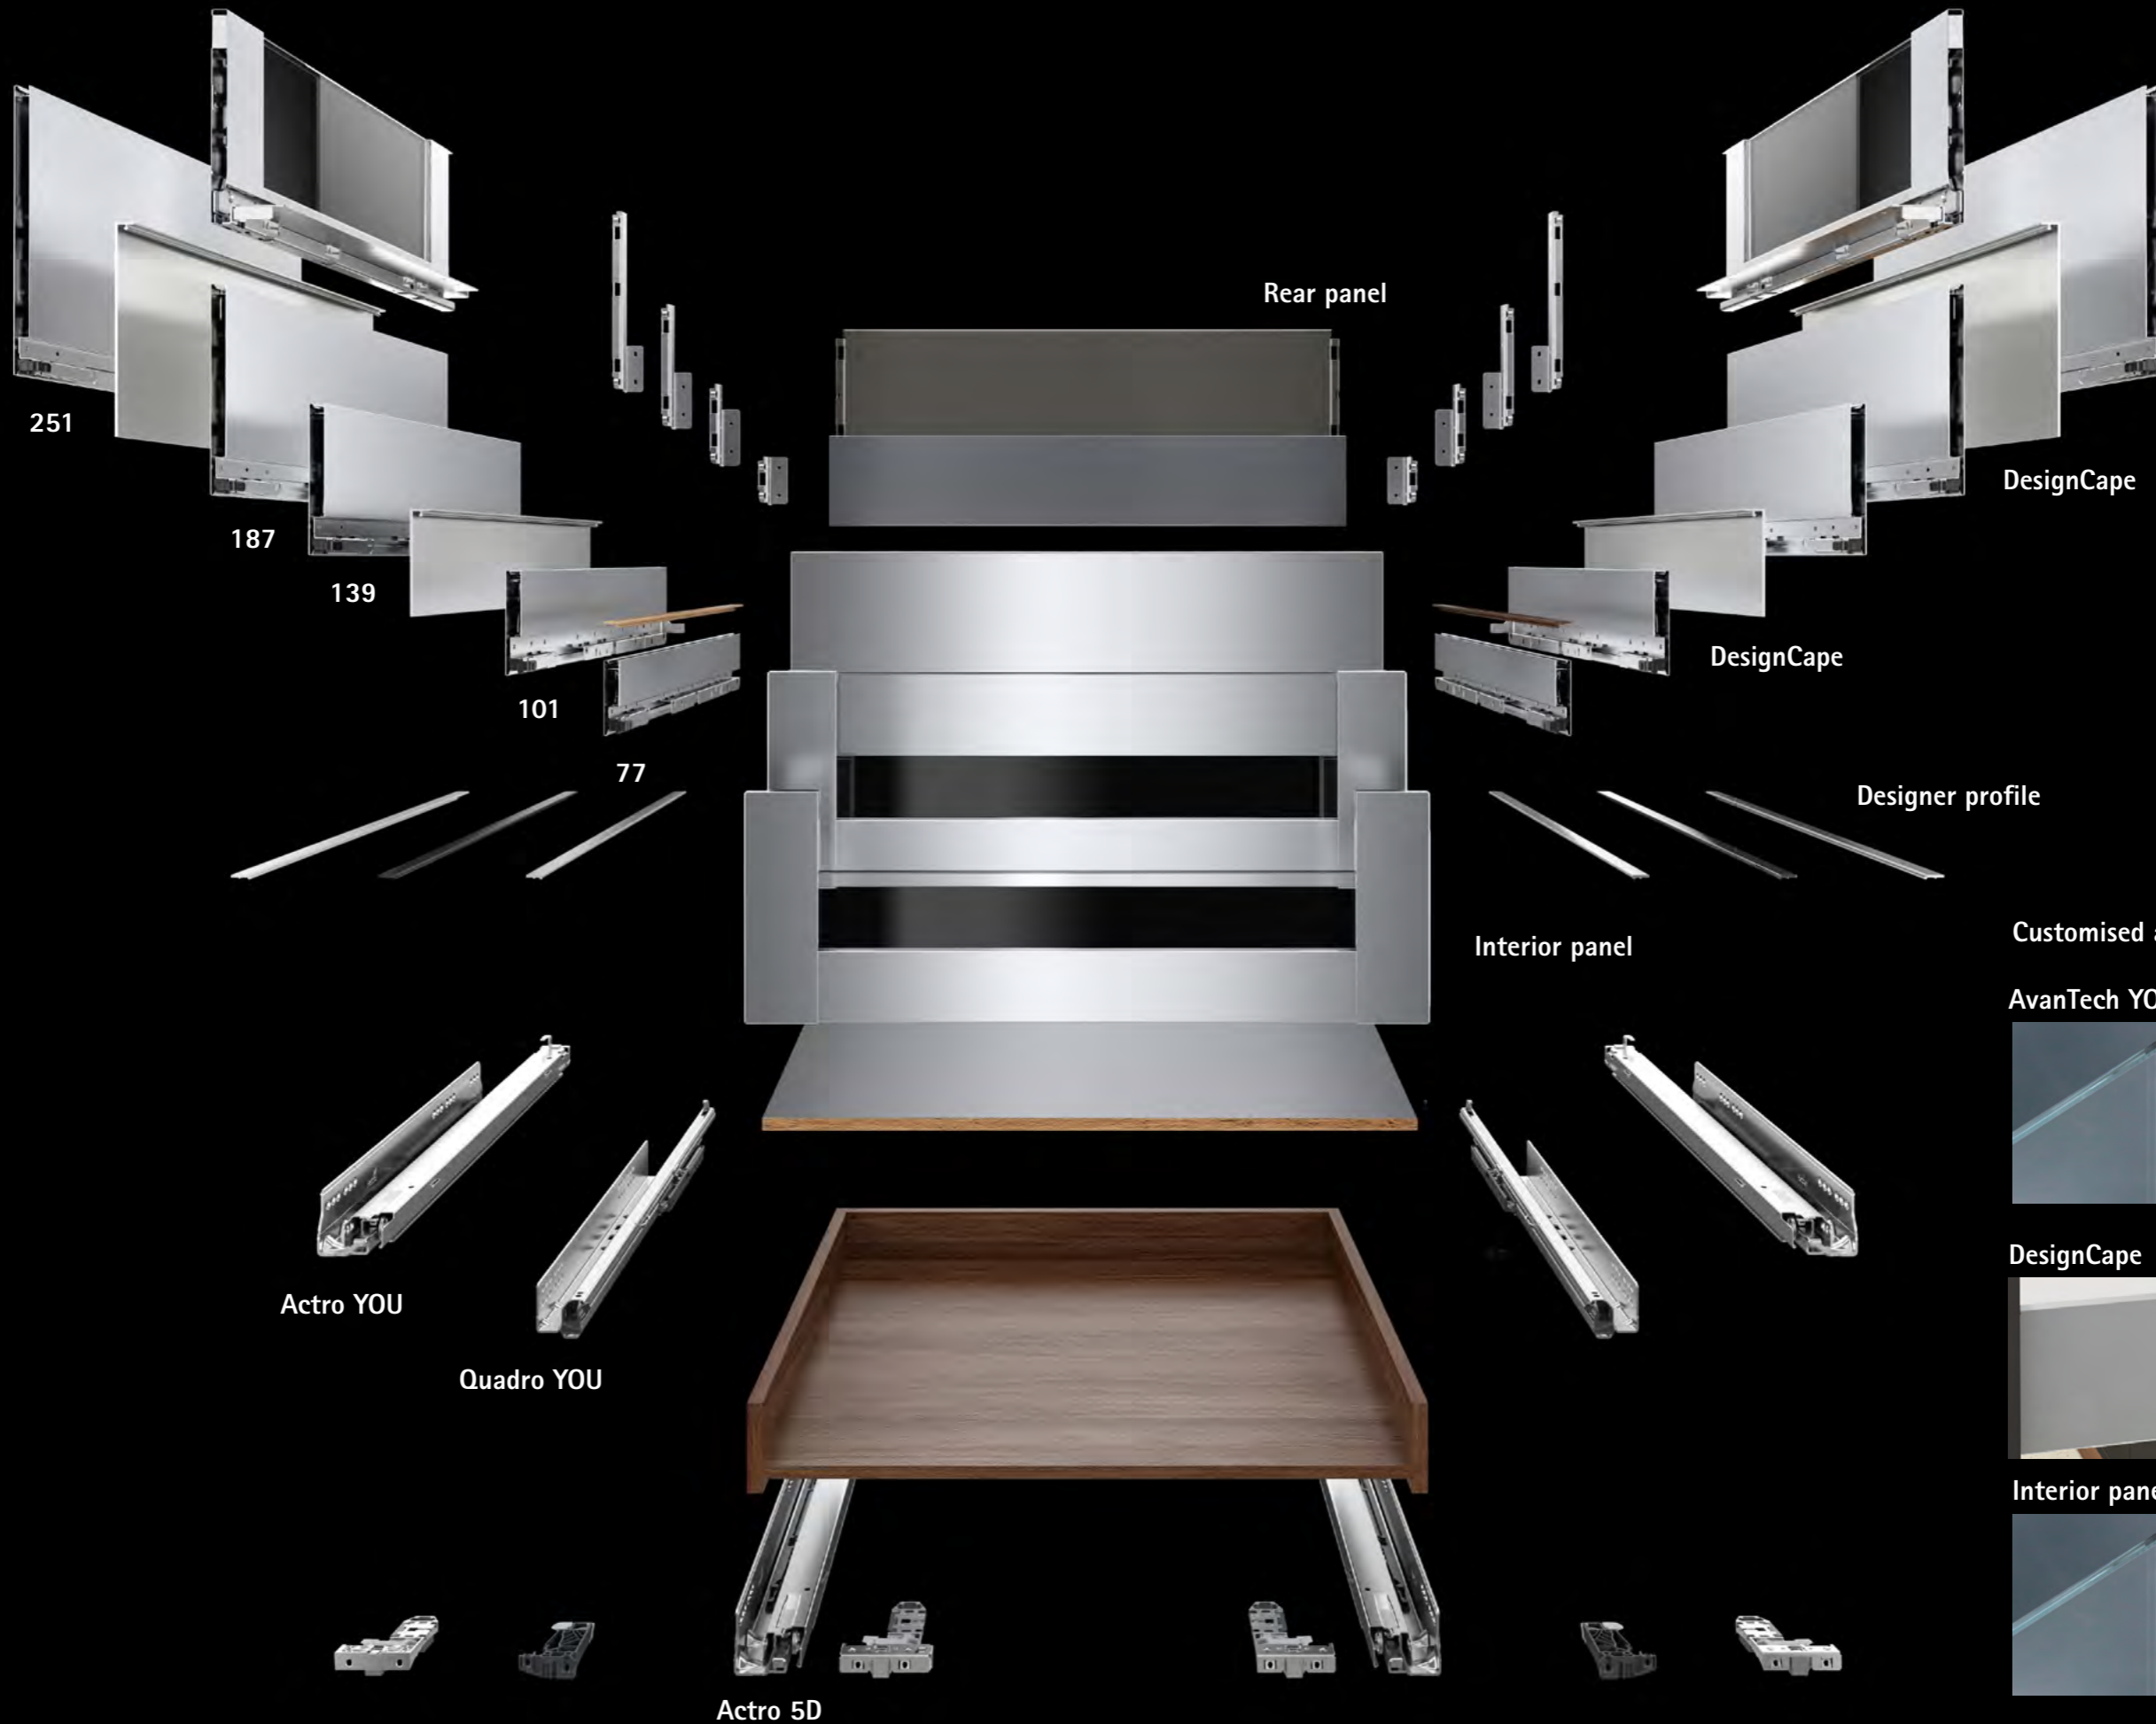

## Differentiation in design, perfection and convenience

Design variety, perfected technology,  
numerous user friendly functions and  
the AvanTech YOU drawer system's high

load capacity all let you address different  
applications with a focus on customer needs.  
Application diversity for kitchens, hallways,  
bathrooms, bedrooms, living rooms or in  
shop fitting.

# AVANTECH YOU PLATFORM

Height (mm)

## DESIGN MEETS FUNCTIONALITY

- All the benefits of a system drawer integrated in the drawer side profile
- Adjustment and assembly system hidden from view behind the drawer side profile's immaculate, purist design
- Design diversity and flexibility from designer profiles, DesignCapes and a variety of inlay materials
- Runner platform for a wide range of applications

## PRECISION, SAFE ADJUSTMENT

- Easy vertical and lateral adjustment (unique exterior decor sliding mechanism)
- Safe detachment of the front panel (retaining position)
- Simple, tool-less installation of the front panel
- Easy drawer tilt adjustment with access from above (dual function of the designer profile)