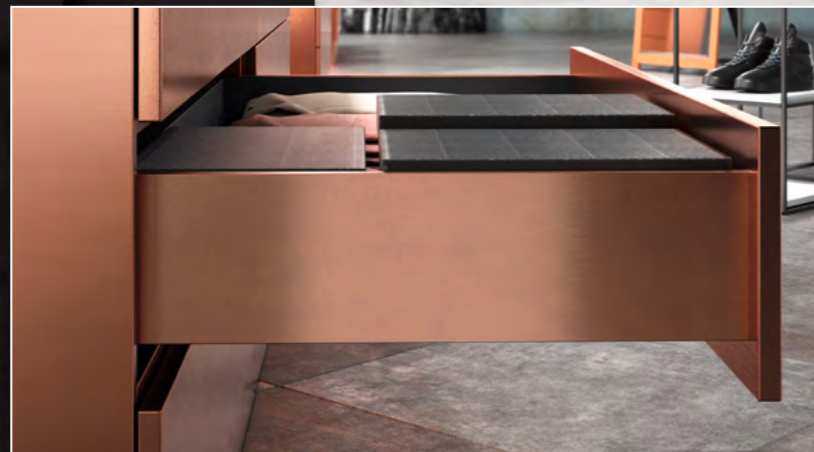

"I don't make furniture,
I create design worlds."

Make it your system

Use the many different ways of shaping and customising the design of your furniture. Give your furniture unmistakable character and respond quickly to the latest design trends.