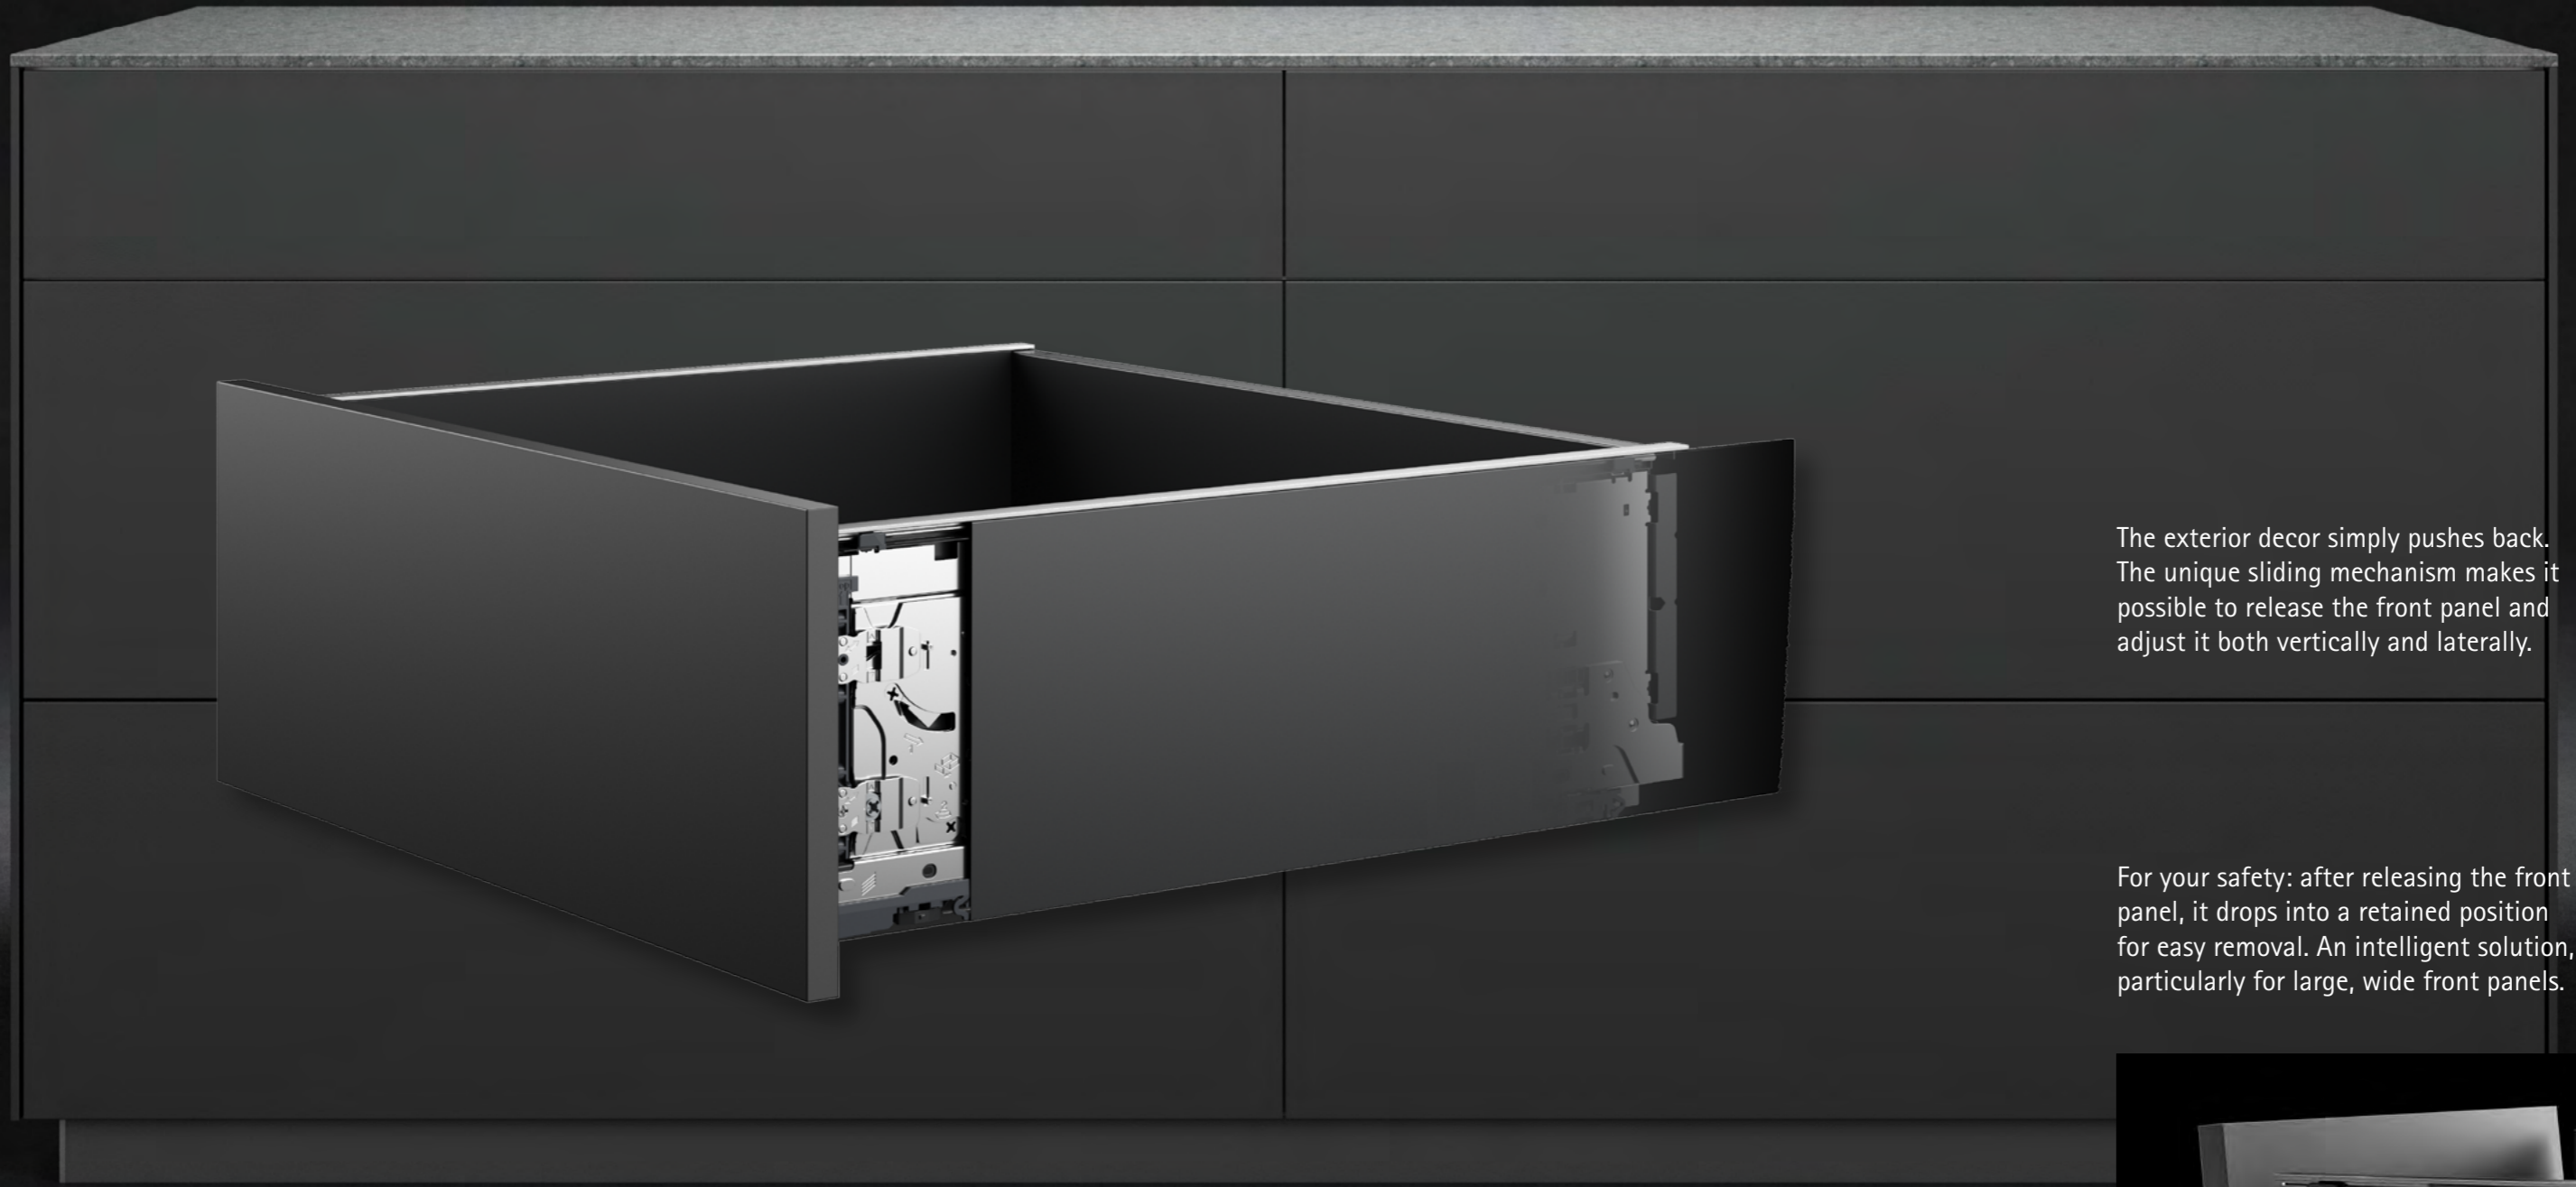

DIFFERENTIATION IN PERFECTION AND CONVENIENCE

The exterior decor simply pushes back. The unique sliding mechanism makes it possible to release the front panel and adjust it both vertically and laterally.

For your safety: after releasing the front panel, it drops into a retained position for easy removal. An intelligent solution, particularly for large, wide front panels.

Use the adjustment capabilities (vertical, lateral and tilt) provided by the AvanTech YOU drawer system to obtain reveal alignment for your front panels. Combined with the right runners and user friendly functions, AvanTech YOU is the ideal choice for your particular application and furniture design.

Invisible working components, perfectly designed drawer side profiles: all the advantages of a system drawer for optimum adjustment and assembly have been integrated into the drawer side profile and are hidden from view behind its immaculate, purist design.

The designer profile on the drawer side not only provides a style element but conceals the drawer tilt adjuster in a way that makes it easy to access from above.