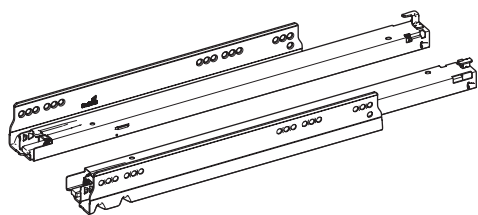

AvanTech YOU double walled drawer system

- Actro YOU drawer runner with Silent System
- For AvanTech YOU

- Full extension runner for combining with AvanTech YOU system drawer
- Integrated Silent System
- Upgrade to Push to Open Silent optional
- Load capacity 10 / 40 / 70 kg
- Load capacity to EN 15338, Level 3
- Galvanised steel

Load class S (10 kg)

Nominal length mm	Order no.	PU
270	9 319 176	1 pair
300	9 319 177	1 pair
350	9 319 178	1 pair

Load class L (40 kg)

Nominal length mm	Order no. / mounting side		PU	Order no.	PU
	left	right			
270	-	-		9 319 179	1 pair
300	-	-		9 319 180	1 pair
350	-	-		9 319 181	1 pair
400	9 318 175	9 318 176	10 ea.	9 319 182	1 pair
450	9 318 177	9 318 178	10 ea.	9 319 183	1 pair
500	9 318 179	9 318 180	10 ea.	9 319 184	1 pair
550	9 318 181	9 318 182	10 ea.	9 319 185	1 pair
600	-	-		9 319 186	1 pair

Load class XL (70 kg)

Nominal length mm	Order no.	PU
450	9 319 187	1 pair
500	9 319 188	1 pair
550	9 319 189	1 pair
600	9 319 190	1 pair
650	9 319 191	1 pair